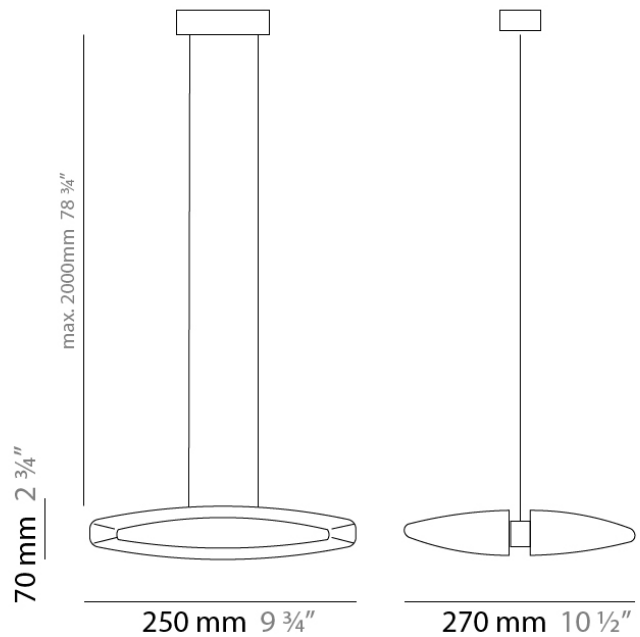

PLANET SUSPENSION

D81033

PROJECT	
TYPE	
NOTES	
QUANTITY	
DATE	

GENERAL

Series: Planet
Brand: Panzeri
Division: Design
Mounting Type: Suspension
Mounting Location: Ceiling
Subcategory: Pendant

PHYSICAL

Shape: Oval
Length (mm): 248
Length (in): 9 ¾
Width (mm): 267
Width (in): 10 ½
Height (mm): 70
Height (in): 2 ¾
Max. Overall Height (mm): 2070
Max. Overall Height (in): 81 ½
Light Distribution: Direct
Weight (kg): 2.86
Weight (lbs): 6.3
Diffuser: Matte White Curved Pyrex Glass
Fixture Finish: Metallic Gray
Fixture Material: Metal

ELECTRICAL

Number of Lamps: 2
Lamp Type: LED Retrofit
Bulb Included: Bulb Not Included
Total Output Wattage (W): 40
Max. Wattage Per Lamp (W): 20
Lamp Base: RSC
Input Voltage (V): 120

LED

OPTICAL

RATINGS AND CERTIFICATIONS

Certified By: CSA Certified to UL and CSA Standards
IP rating: IP40