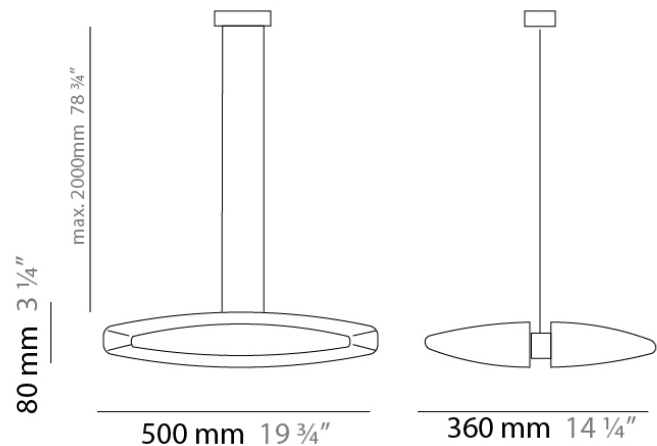

PLANET SUSPENSION

D81035

PROJECT	
TYPE	
NOTES	
QUANTITY	
DATE	

GENERAL

Series: Planet
Brand: Panzeri
Division: Design
Mounting Type: Suspension
Mounting Location: Ceiling
Subcategory: Pendant

PHYSICAL

Shape: Oval
Length (mm): 500
Length (in): 19 3/4
Width (mm): 360
Width (in): 14 1/4
Height (mm): 80
Height (in): 3 1/4
Max. Overall Height (mm): 2080
Max. Overall Height (in): 81 7/8
Light Distribution: Direct
Weight (kg): 4.5
Weight (lbs): 9.92
Diffuser: Matte White Curved Pyrex Glass
Fixture Finish: Metallic Gray
Fixture Material: Metal

ELECTRICAL

Number of Lamps: 2
Lamp Type: LED Retrofit
Bulb Included: Bulb Not Included
Total Output Wattage (W): 72
Max. Wattage Per Lamp (W): 36
Lamp Base: RSC
Dimming: Non-Dimmable
Driver Type: Ballast - Universal
Input Voltage (V): 120 - 277

LED

OPTICAL

RATINGS AND CERTIFICATIONS

Certified By: CSA Certified to UL and CSA Standards
IP rating: IP40